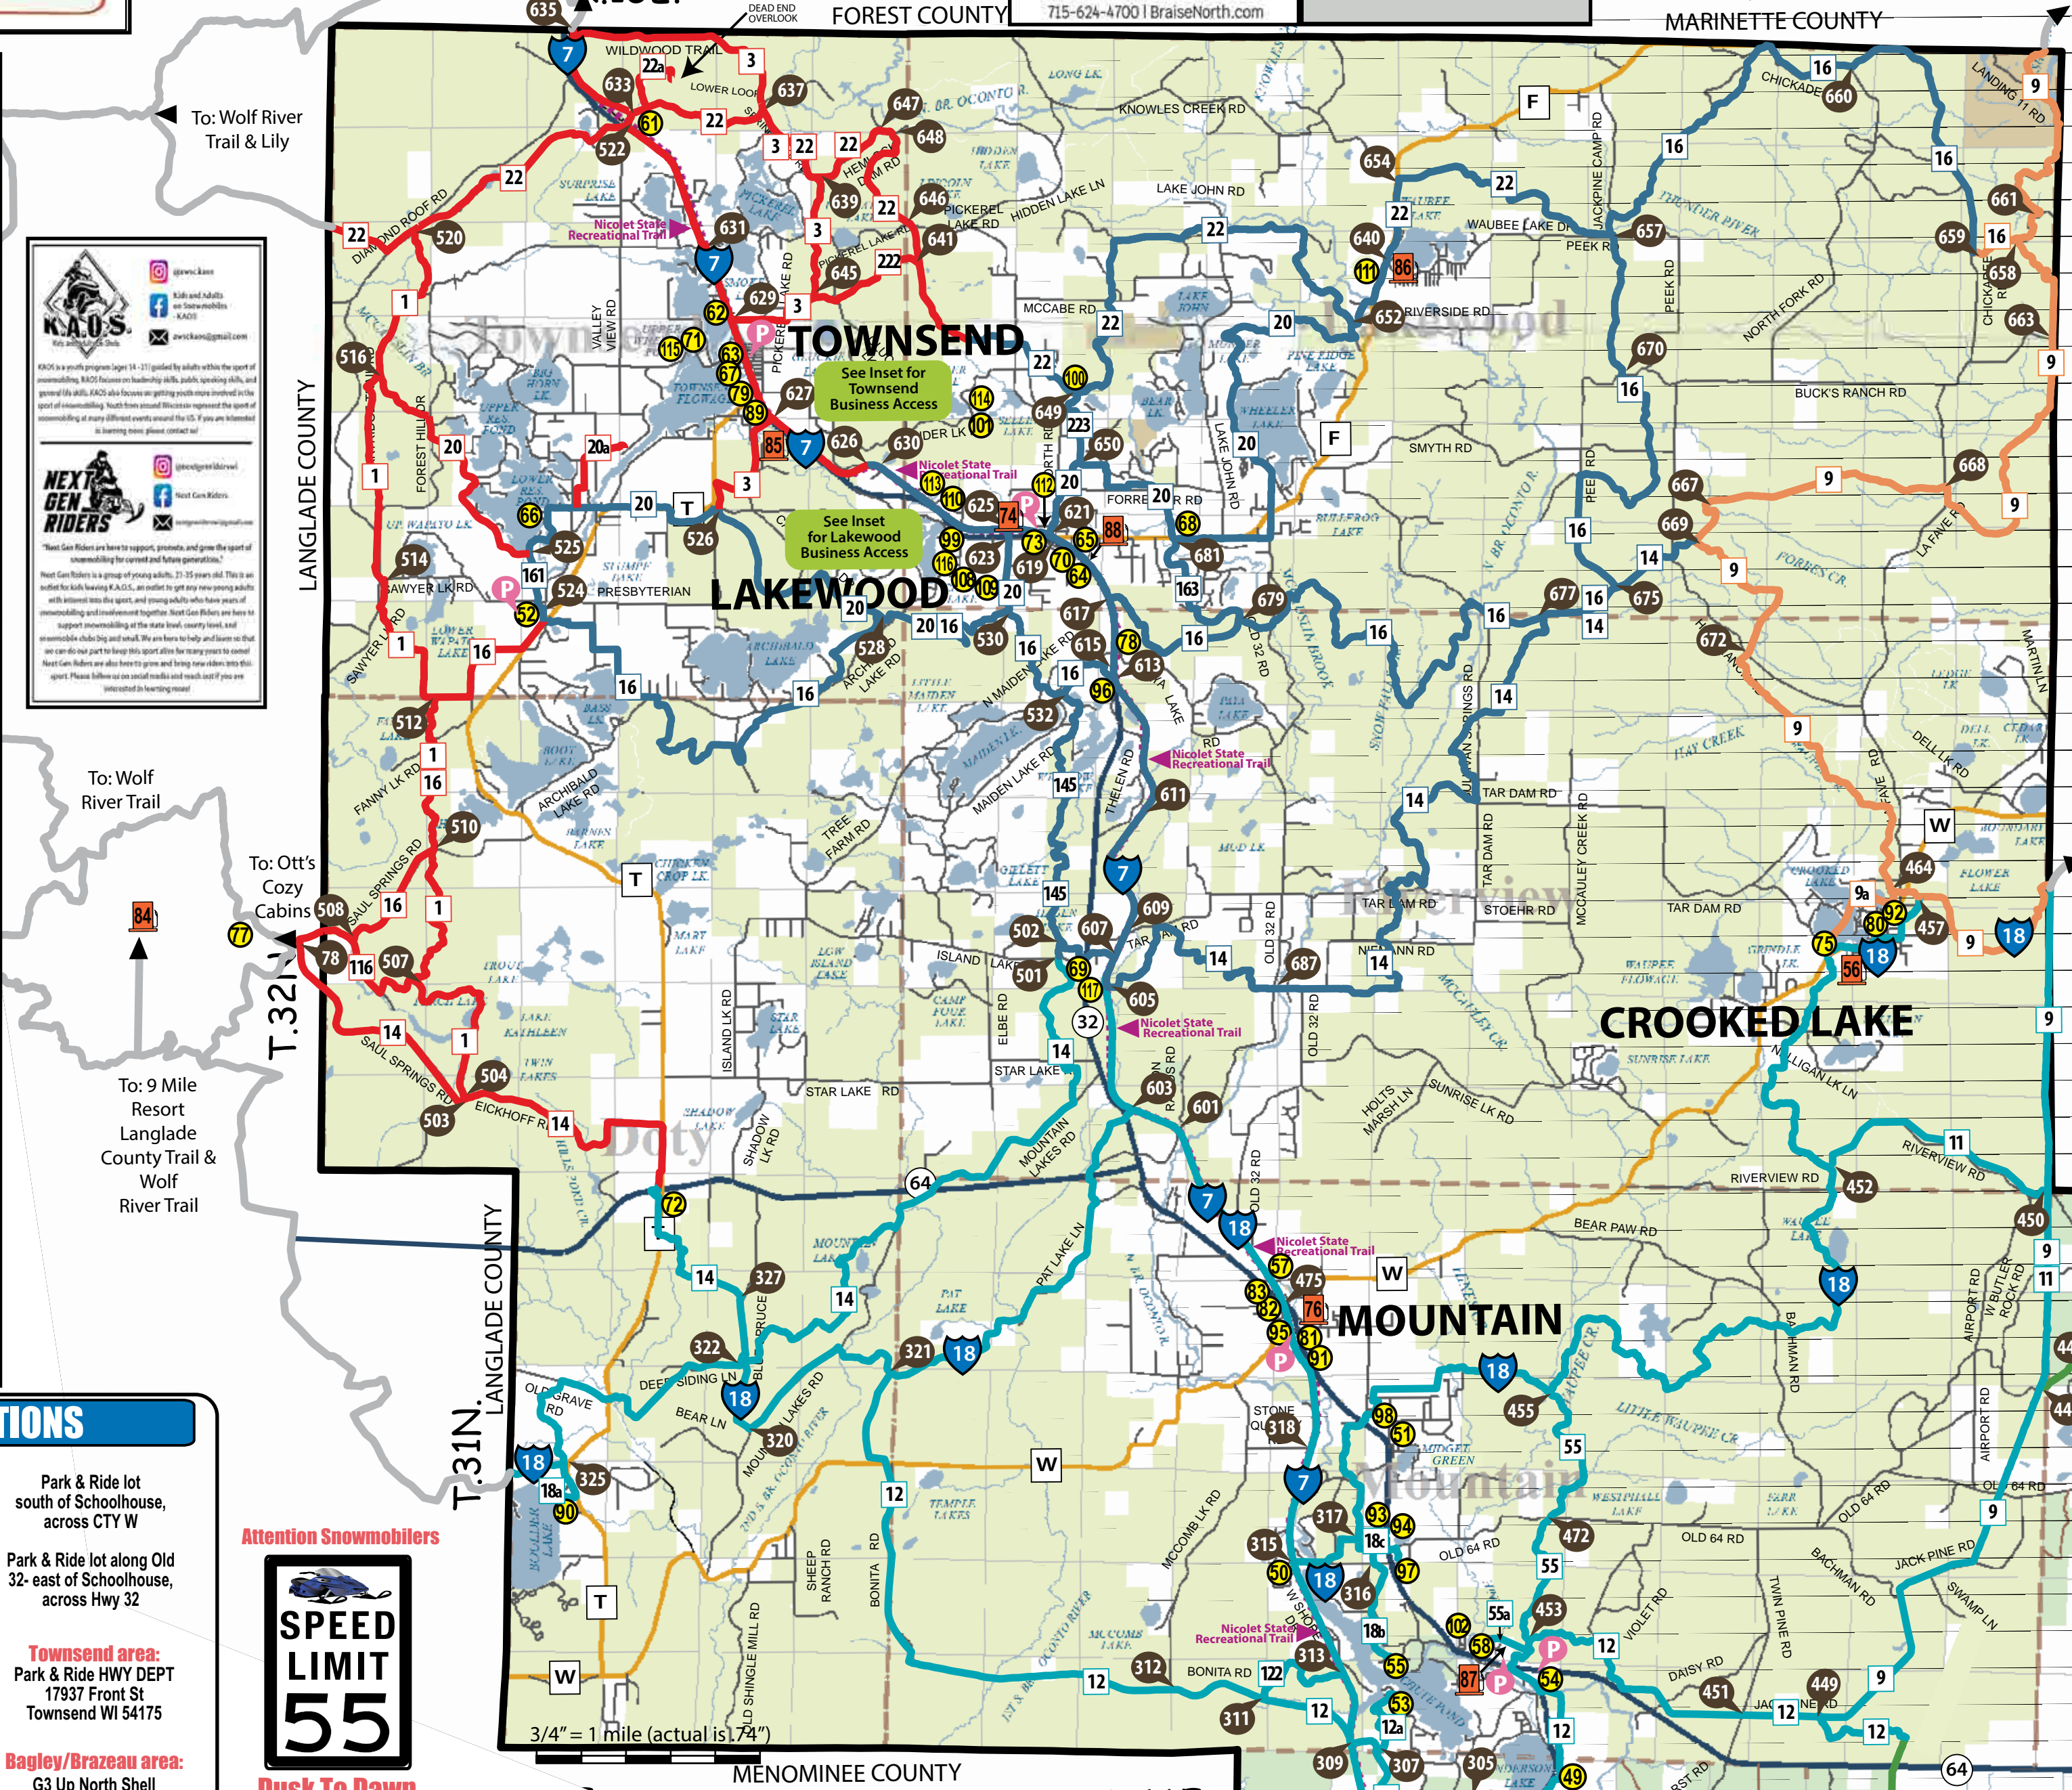

PLEASE PATRONIZE OUR MAP SPONSORS

STAY ON THE TRAIL OR STAY HOME!

IRON SHOE SHOE RECREATIONAL TRAILS

Visit our website: www.IronShoeShoe.com for Trail Conditions & Event Information

Scenic Peshigo River, Marinette County, & Nicolet National Forest. 130 Miles of Well-groomed Wilderness! NEW WILDMENESS CRUITZ AREA 715-854-2101

Team Motive: 5501 Neubert Rd, Appleton, WI 54913. Polaris Tracker Nitro. 920-734-9994.

Sport-O-Motive: 5501 Neubert Rd, Appleton, WI 54913. Polaris Tracker Nitro. 920-734-9994.

Northern Oconto County

SEE OTHER SIDE OF MAP TO SOUTHERN OCONTO COUNTY

COUNTY WIDE TRAIL REPORTS www.ocontocounty.org

Oconto County Snowmobile Alliance Find us and like us on Facebook. Nine clubs make up the Snowmobile Alliance. The clubs provide safe, well-maintained groomed trails for your enjoyment.

RIDE YOUR SIDE

SCAN ME